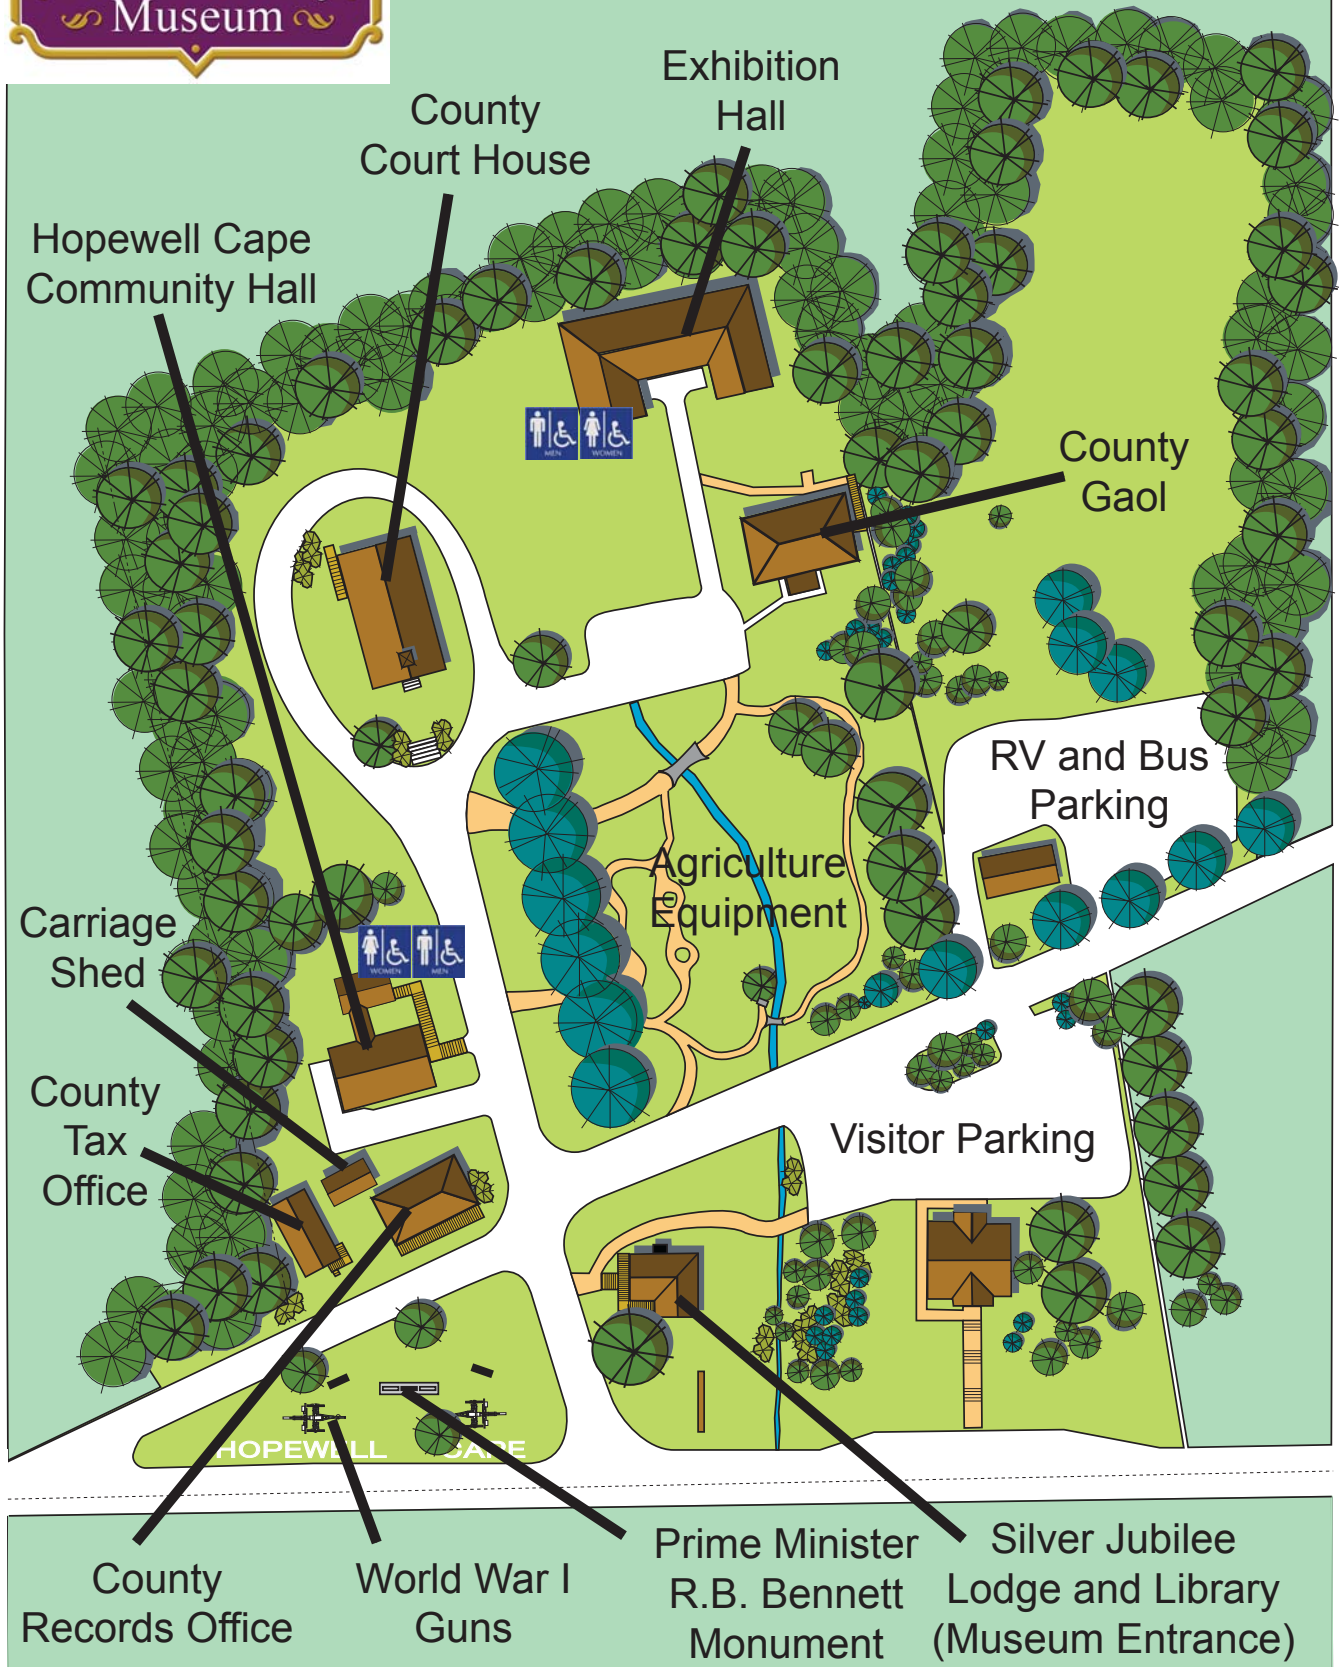

# Site Orientation Map

(See other side for building details)

Albert County was established in 1845 and Hopewell Cape was selected to be the Shiretown (capital). The Albert County Museum includes original Shiretown buildings in their original locations.

County Court House

Exhibition Hall

Hopewell Cape Community Hall

County Gaol

County Tax Office

Carriage Shed

Silver Jubilee Lodge and Library

County Records Office