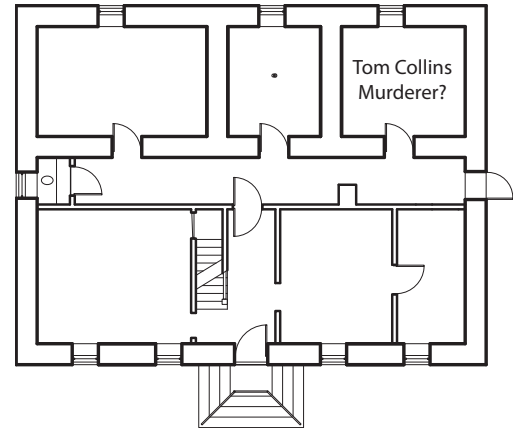

# Site Orientation Map

(See other side for building details)

Albert County was established in 1845 and Hopewell Cape was selected to be the Shiretown (capital). The Albert County Museum includes original Shiretown buildings in their original locations.

County Court House

Exhibition Hall

Hopewell Cape Community Hall

County Gaol

County Tax Office

Carriage Shed

Silver Jubilee Lodge and Library

County Records Office